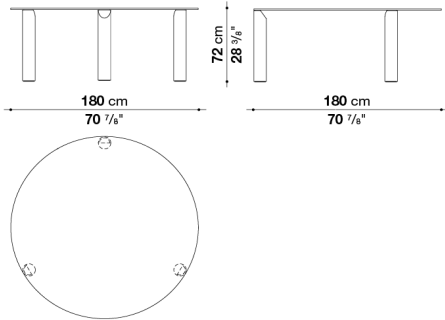

code	description	finish	

ISOS - design Piero Lissoni

TI180R_VL	Round table (wooden legs)	Extra light glass	6.576
TI180R_VM	Round table (marble legs)	Extra light glass	11.141

On the order please specify: legs in grey oak (0378G), brushed light oak (0374C), brushed black oak (0381N), Carrara white marble "venatino statuarietto" with natural finish (0900M) or Marquinia black marble with natural finish (0805N).

Top in transparent extra light glass (0200T).

TI180R_V