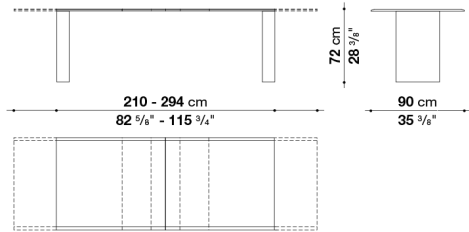

code	description	finish	

ASSIALE - design Piero Lissoni

TSE210A	Extensible table	Satin Glossy	12.441 14.020

On the order please specify: top and legs in satin (all the colours range) or glossy (all the colours range).

TSE210A