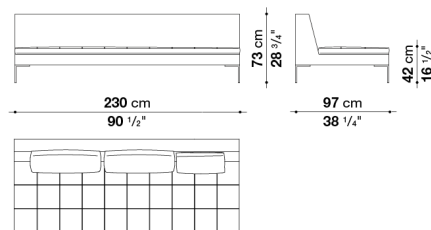

code	description	finish	
CHARLES CARRÉ - design Antonio Citterio			
CH228C_Q	Central element	C.O.F.	5.447
		B	5.447
		A	5.607
		Extra/C.O.L.	5.791
		Super	6.089
		Lusso	6.697
		Beta	8.386
		Alfa/Gamma	9.532
		Koto	10.487
CH48_C	Back cushion cm 48 x 48	C.O.F.	226
		B	226
		A	244
		Extra/C.O.L.	261
		Super	308
		Lusso	373
		M	468
		Beta	468
		Alfa/Gamma	531
Koto/Kasia/Kora/Kanu	584		
CH72_C	Back cushion cm 72 x 48	C.O.F.	334
		B	334
		A	356
		Extra/C.O.L.	394
		Super	463
		Lusso	613
		M	703
		Beta	703
		Alfa/Gamma	800
Koto/Kasia/Kora/Kanu	920		

The back cushions are necessary but not included in the product. On the order please specify quantity and codes, for example no. 1 back cushion cm 48 x 48 (CH48_C) + no. 2 back cushions cm 72 x 48 (CH72_C). Suggestions to improve the individual requirements of comfort: at least no. 1 optional cushion.

On the order please specify: feet in bright brushed aluminium (0189A), bronzed nickel painted aluminium (0174B) or painted black chrome aluminium (0170M).

The fabric version is realized with gros grain ribbon in fixed combination of colours. The product is available in one colour. The fabric version has removable covers. For checking the feasibility of the covers for each item code, please refer to the dedicated list of fabric/leather-product matching.

Attention: it is not possible to match elements of Charles Carré serie with elements of Charles Large Carré serie.

CH228C_Q