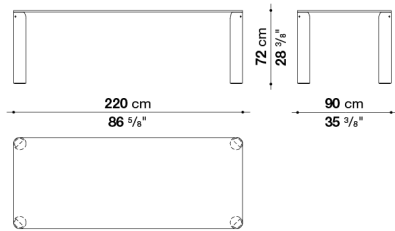

code	description	finish	

ISOS - design Piero Lissoni

TI220_VL	Rectangular table (wooden legs)	Extra light glass	6.883
TI220_VM	Rectangular table (marble legs)	Extra light glass	12.942

On the order please specify: legs in grey oak (0378G), brushed light oak (0374C), brushed black oak (0381N), Carrara white marble "venatino statuarietto" with natural finish (0900M) or Marquinia black marble with natural finish (0805N).

Top in transparent extra light glass (0200T).

TI220_V