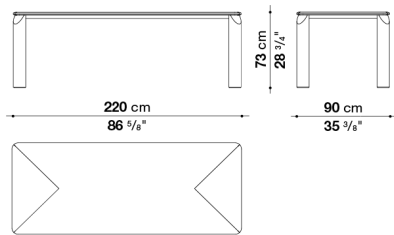

code	description	finish	

ISOS - design Piero Lissoni

TI220_VL	Rectangular table (wooden legs)	Extra light glass	6.883
TI220_VM	Rectangular table (marble legs)	Extra light glass	12.942

On the order please specify: legs in grey oak (0378G), brushed light oak (0374C), brushed black oak (0381N), Carrara white marble "venatino statuarietto" with natural finish (0900M) or Marquinia black marble with natural finish (0805N).

Top in transparent extra light glass (0200T).

TI220_V

TI220	Rectangular table	Oak	7.346

On the order please specify: top and legs in grey oak (0378G), brushed light oak (0374C) or brushed black oak (0381N).

TI220