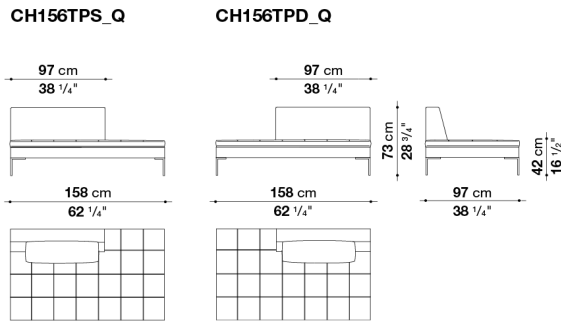

code	description	finish	
CHARLES CARRÉ - design Antonio Citterio			
CH156TPS_Q CH156TPD_Q	Left/right ottoman-terminal element	C.O.F. B A Extra/C.O.L. Super Lusso Beta Alfa/Gamma Koto	4.427 4.427 4.569 4.730 4.992 5.491 6.606 7.506 8.252
CH72_C	Back cushion cm 72 x 48	C.O.F. B A Extra/C.O.L. Super Lusso M Beta Alfa/Gamma Koto/Kasia/Kora/Kanu	334 334 356 394 463 613 703 703 800 920

**The back cushions are necessary but not included in the product. On the order please specify quantity and codes, for example no. 1 back cushion cm 72 x 48 (CH72_C).
Suggestions to improve the individual requirements of comfort: at least no. 1 optional cushion.**

On the order please specify: feet in bright brushed aluminium (0189A), bronzed nickel painted aluminium (0174B) or painted black chrome aluminium (0170M).

The fabric version is realized with gros grain ribbon in fixed combination of colours. The product is available in one colour. The fabric version has removable covers. For checking the feasibility of the covers for each item code, please refer to the dedicated list of fabric/leather-product matching.

Attention: it is not possible to match elements of Charles Carré serie with elements of Charles Large Carré serie.