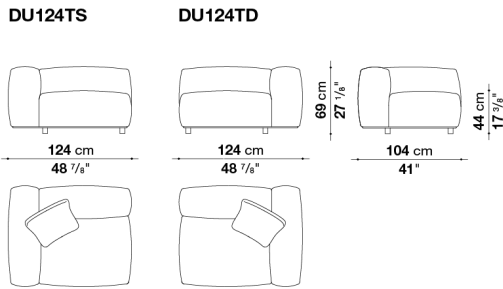

code	description	finish	
DAMBODUE - design Piero Lissoni			
DU124TS DU124TD	Left/right terminal element	C.O.F. B A Extra/C.O.L. Super Lusso Beta Alfa/Gamma Koto/Kasia	4.815 4.815 4.916 5.092 5.182 5.463 6.363 6.859 8.322
DU55_C	Back cushion cm 55 x 55	C.O.F. B A Extra/C.O.L. Super Lusso Beta Alfa/Gamma Koto/Kasia	308 308 339 394 421 509 531 608 833

**The back cushions are necessary but not included in the product.
On the order please specify: no. 1 back cushion cm 55 x 55 (DU55_C).**

Lower edge in bronzed nickel painted aluminium (0174B).

The product is available in one colour. The product has removable covers.
For checking the feasibility of the covers for each item code,
please refer to the dedicated list of fabric/leather-product matching.