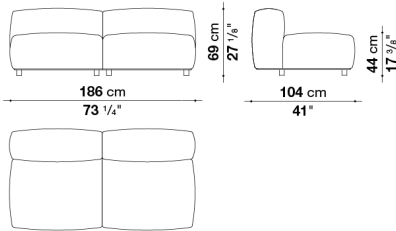

code	description	finish	

DAMBODUE - design Piero Lissoni

DU96C	Central element	C.O.F.	3.600
		B	3.600
		A	3.672
		Extra/C.O.L.	3.798
		Super	3.863
		Lusso	4.064
		Beta	4.589
		Alfa/Gamma	4.911
Koto/Kasia	5.859		

Lower edge in bronzed nickel painted aluminium (0174B).

The product is available in one colour. The product has removable covers. For checking the feasibility of the covers for each item code, please refer to the dedicated list of fabric/leather-product matching.

DU96C

DU186C	Central element	C.O.F.	6.332
		B	6.332
		A	6.463
		Extra/C.O.L.	6.693
		Super	6.810
		Lusso	7.176
		Beta	8.431
		Alfa/Gamma	9.101
Koto/Kasia	11.076		

Lower edge in bronzed nickel painted aluminium (0174B).

The product is available in one colour. The product has removable covers. For checking the feasibility of the covers for each item code, please refer to the dedicated list of fabric/leather-product matching.

DU186C