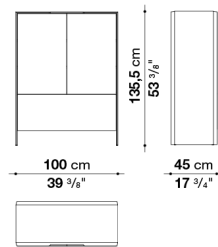

code	description	finish	

TETRAMI - design Naoto Fukasawa

TET136A	Storage unit with hinged doors	Ash	8.646
TET136AL	Storage unit with hinged doors (LED lamp with infrared sensor included)	Ash	9.768

On the order please specify: external and internal frame in brushed light ash (0421C) or brushed black ash (0494N); version with or without LED lamp.

The electrification is available with the following voltage:
- Europe / Russia / China / Korea version 220V;
- U.K. / Hong Kong version 220V;
- U.S.A. / Canada version 110V;
- Australia version 230V.

TET136A

TET136AC	Storage unit with hinged doors, drawer and internal drawer	Ash	10.890
TET136ACL	Storage unit with hinged doors, drawer and internal drawer (LED lamp with infrared sensor included)	Ash	11.861

On the order please specify: external and internal frame in brushed light ash (0421C) or brushed black ash (0494N); version with or without LED lamp.

The electrification is available with the following voltage:
- Europe / Russia / China / Korea version 220V;
- U.K. / Hong Kong version 220V;
- U.S.A. / Canada version 110V;
- Australia version 230V.

TET136AC