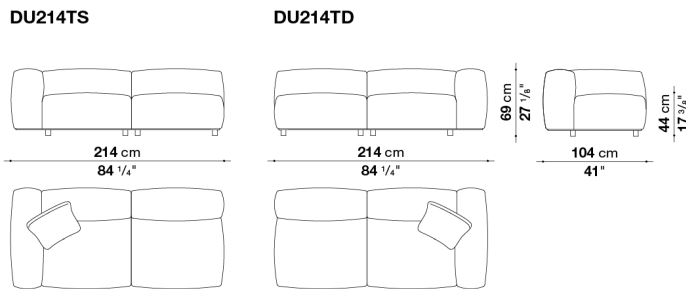

code	description	finish	
DAMBODUE - design Piero Lissoni			
DU214TS DU214TD	Left/right terminal element	C.O.F. B A Extra/C.O.L. Super Lusso Beta Alfa/Gamma Koto/Kasia	7.553 7.553 7.714 7.995 8.139 8.588 10.143 10.969 13.405
DU55_C	Back cushion cm 55 x 55	C.O.F. B A Extra/C.O.L. Super Lusso Beta Alfa/Gamma Koto/Kasia	308 308 339 394 421 509 531 608 833

**The back cushions are necessary but not included in the product.
On the order please specify: no. 1 back cushion cm 55 x 55 (DU55_C).**

Lower edge in bronzed nickel painted aluminium (0174B).

The product is available in one colour. The product has removable covers.
For checking the feasibility of the covers for each item code,
please refer to the dedicated list of fabric/leather-product matching.