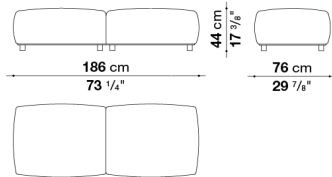

code	description	finish	

DAMBODUE - design Piero Lissoni

DU96P	Ottoman	C.O.F.	2.366
		B	2.366
		A	2.407
		Extra/C.O.L.	2.480
		Super	2.517
		Lusso	2.633
		Beta	2.952
		Alfa/Gamma	3.141
Koto/Kasia	3.698		

Lower edge in bronzed nickel painted aluminium (0174B).

The product is available in one colour. The product has removable covers. For checking the feasibility of the covers for each item code, please refer to the dedicated list of fabric/leather-product matching.

DU96P

DU186P	Ottoman	C.O.F.	3.625
		B	3.625
		A	3.696
		Extra/C.O.L.	3.819
		Super	3.882
		Lusso	4.078
		Beta	4.777
		Alfa/Gamma	5.141
Koto/Kasia	6.217		

Lower edge in bronzed nickel painted aluminium (0174B).

The product is available in one colour. The product has removable covers. For checking the feasibility of the covers for each item code, please refer to the dedicated list of fabric/leather-product matching.

DU186P