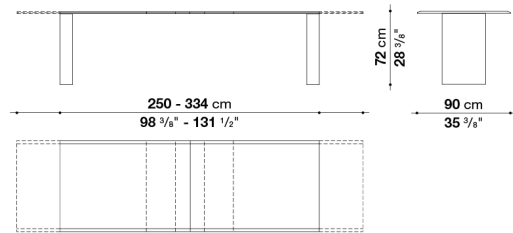

code	description	finish	

ASSIALE - design Piero Lissoni

TSE210A	Extensible table	Satin Glossy	12.441 14.020

On the order please specify: top and legs in satin (all the colours range) or glossy (all the colours range).

TSE250A	Extensible table	Satin Glossy	13.115 14.820

On the order please specify: top and legs in satin (all the colours range) or glossy (all the colours range).

TSE250A