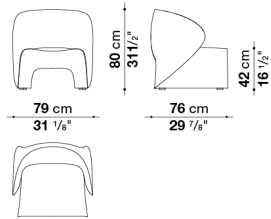

code	description	finish	3.939

NARINARI - design Tiziano Guardini & Luigi Ciuffreda

NR80P	Armchair	Mara felt	3.939

On the order please specify: cover in white felt (2912100), dove grey felt (2912280), ochre felt (2912550), paprika felt (2912579), blueberry felt (2912603) or red felt (2912700).

The product is available in one colour. The product has removable covers.

NR80P