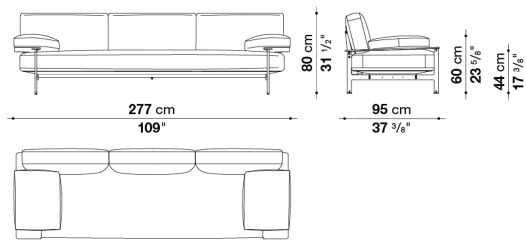

code	description	finish	
DIESIS - design Antonio Citterio & Paolo Nava			
DG277_1	Sofa with 1 seat cushion (frame cover in Gamma leather and bright brushed support frame)	C.O.F.	16.127
		B	16.127
		A	16.274
		Extra	16.531
		Super	16.663
		Lusso	17.073
		M	18.796
Gamma	20.396		
DG277_1C	Sofa with 1 seat cushion (frame cover in Gamma leather and painted black chrome support frame)	C.O.F.	16.602
		B	16.602
		A	16.749
		Extra	17.007
		Super	17.138
		Lusso	17.549
		M	19.271
Gamma	20.871		
DK277_1	Sofa with 1 seat cushion (frame cover in Kasia leather and bright brushed support frame)	C.O.F.	17.820
		B	17.820
		A	17.968
		Extra	18.225
		Super	18.356
		Lusso	18.767
		M	20.490
Kasia	24.736		
DK277_1C	Sofa with 1 seat cushion (frame cover in Kasia leather and painted black chrome support frame)	C.O.F.	18.296
		B	18.296
		A	18.443
		Extra	18.700
		Super	18.832
		Lusso	19.243
		M	20.965
Kasia	25.212		

On the order please specify: support frame in bright brushed aluminium (0189A) or painted black chrome aluminium (0170M); frame cover in Gamma leather or Kasia leather.

Feet in matt brushed aluminium. The product is available in one colour. The cushions have removable covers. For checking the feasibility of the covers for each item code, please refer to the dedicated list of fabric/leather-product matching.

DG277_1
DK277_1