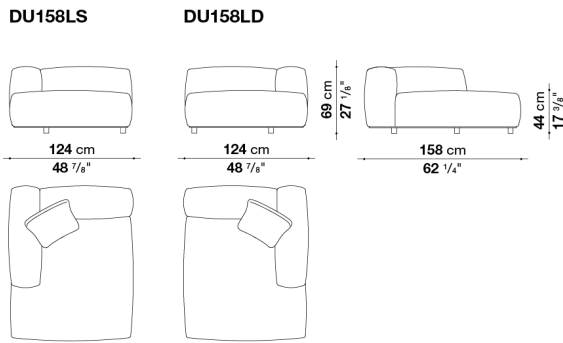

code	description	finish	
DAMBODUE - design Piero Lissoni			
DU158LS DU158LD	Left/right chaise longue	C.O.F. B A Extra/C.O.L. Super Lusso Beta Alfa/Gamma Koto/Kasia	6.099 6.099 6.249 6.511 6.644 7.062 7.905 8.522 10.340
DU55_C	Back cushion cm 55 x 55	C.O.F. B A Extra/C.O.L. Super Lusso Beta Alfa/Gamma Koto/Kasia	308 308 339 394 421 509 531 608 833

**The back cushions are necessary but not included in the product.
On the order please specify: no. 1 back cushion cm 55 x 55 (DU55_C).**

Lower edge in bronzed nickel painted aluminium (0174B).

The product is available in one colour. The product has removable covers.
For checking the feasibility of the covers for each item code,
please refer to the dedicated list of fabric/leather-product matching.