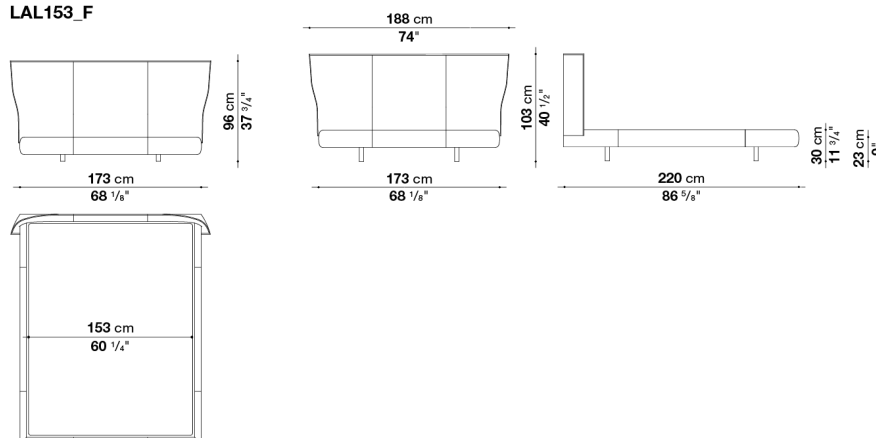

code	description	finish	

ALYS 10 - design Gabriele & Oscar Buratti

LAL200_F	Bed (for mattress cm 200 x 200 and slatted base cm 199 x 199)	C.O.F.	8.168
		B	8.168
		A	8.295
		Extra	8.516
		Super	8.629
		Lusso	8.982

On the order please specify: headboard peripheral profile in rope (1130203), dark grey (1130255), dove grey (1130280), brown (1130300) or dark brown (1130350) eco-leather with cover realized with zig zag stitching in fixed combination of colours. Feet in black thermoplastic material (0154N). The product is available with assembling feet in two heights (cm 5 - cm 12). The product has removable covers. For checking the feasibility of the covers for each item code, please refer to the dedicated list of fabric/leather-product matching.

The slatted base and the mattress are not included, on the order please specify quantity and codes.

LAL153_F	Queen size bed (for slatted base cm 152 x 202)	C.O.F.	7.316
		B	7.316
		A	7.434
		Extra	7.640
		Super	7.745
		Lusso	8.074

On the order please specify: headboard peripheral profile in rope (1130203), dark grey (1130255), dove grey (1130280), brown (1130300) or dark brown (1130350) eco-leather with cover realized with zig zag stitching in fixed combination of colours. Feet in black thermoplastic material (0154N). The product is available with assembling feet in two heights (cm 5 - cm 12). The product has removable covers. For checking the feasibility of the covers for each item code, please refer to the dedicated list of fabric/leather-product matching.

The slatted base is not included, on the order please specify quantity and code. Mattress not available for queen size version. The compartment of the queen size beds can fit mattresses till a maximum depth of cm 203.

LAL153_F