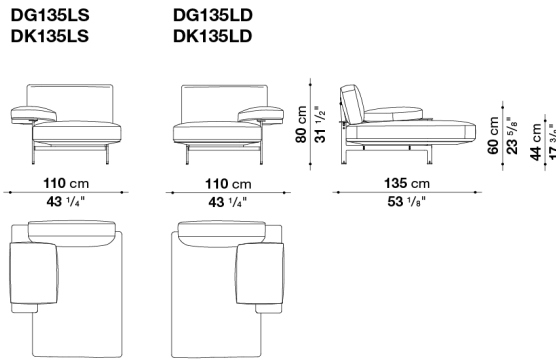

code	description	finish	
DIESIS - design Antonio Citterio & Paolo Nava			
DG135LS DG135LD	Left/right chaise longue (frame cover in Gamma leather and bright brushed support frame)	C.O.F. B A Extra Super Lusso M Gamma	9.114 9.114 9.188 9.318 9.384 9.590 10.457 11.054
DG135LSC DG135LDC	Left/right chaise longue (frame cover in Gamma leather and painted black chrome support frame)	C.O.F. B A Extra Super Lusso M Gamma	9.697 9.697 9.771 9.901 9.967 10.173 11.040 11.637
DK135LS DK135LD	Left/right chaise longue (frame cover in Kasia leather and bright brushed support frame)	C.O.F. B A Extra Super Lusso M Kasia	9.925 9.925 9.999 10.129 10.195 10.401 11.268 13.092
DK135LSC DK135LDC	Left/right chaise longue (frame cover in Kasia leather and painted black chrome support frame)	C.O.F. B A Extra Super Lusso M Kasia	10.508 10.508 10.582 10.711 10.778 10.984 11.851 13.675

On the order please specify: support frame in bright brushed aluminium (0189A) or painted black chrome aluminium (0170M); frame cover in Gamma leather or Kasia leather.

Feet in matt brushed aluminium. The product is available in one colour. The cushions have removable covers. For checking the feasibility of the covers for each item code, please refer to the dedicated list of fabric/leather-product matching.