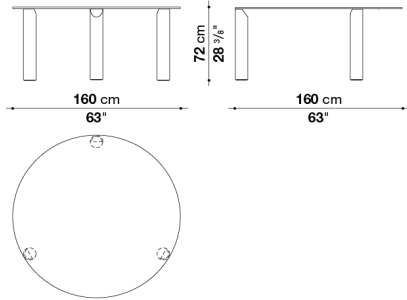

code	description	finish	

ISOS - design Piero Lissoni

TI160R_VL	Round table (wooden legs)	Extra light glass	6.199
TI160R_VM	Round table (marble legs)	Extra light glass	10.764

On the order please specify: legs in grey oak (0378G), brushed light oak (0374C), brushed black oak (0381N), Carrara white marble "venatino statuarietto" with natural finish (0900M) or Marquinia black marble with natural finish (0805N).

Top in transparent extra light glass (0200T).

TI160R_V