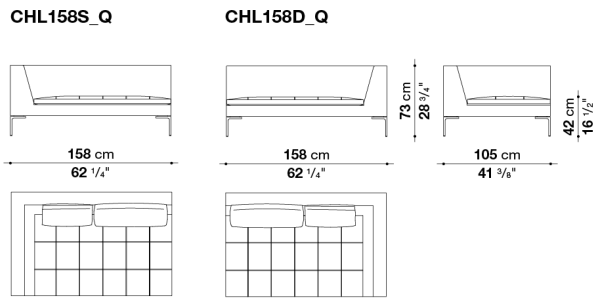

code	description	finish	
CHARLES LARGE CARRÉ - design Antonio Citterio			
CHL158S_Q CHL158D_Q	Left/right terminal unit	C.O.F. B A Extra/C.O.L. Super Lusso Beta Alfa/Gamma Koto	4.910 4.910 5.061 5.306 5.601 6.264 7.424 8.434 9.268
CH48_C	Back cushion cm 48 x 48	C.O.F. B A Extra/C.O.L. Super Lusso M Beta Alfa/Gamma Koto/Kasia/Kora/Kanu	226 226 244 261 308 373 468 468 531 584
CH72_C	Back cushion cm 72 x 48	C.O.F. B A Extra/C.O.L. Super Lusso M Beta Alfa/Gamma Koto/Kasia/Kora/Kanu	334 334 356 394 463 613 703 703 800 920

The back cushions are necessary but not included in the product. On the order please specify quantity and codes, for example no. 1 back cushion cm 48 x 48 (CH48_C) + no. 1 back cushion cm 72 x 48 (CH72_C). Suggestions to improve the individual requirements of comfort: at least no. 1 armrest cushion + no. 1 optional cushion.

On the order please specify: feet in bright brushed aluminium (0189A), bronzed nickel painted aluminium (0174B) or painted black chrome aluminium (0170M).

The fabric version is realized with gros grain ribbon in fixed combination of colours. The product is available in one colour. The fabric version has removable covers. For checking the feasibility of the covers for each item code, please refer to the dedicated list of fabric/leather-product matching.

Attention: it is not possible to match elements of Charles Large Carré serie with elements of Charles Carré serie.