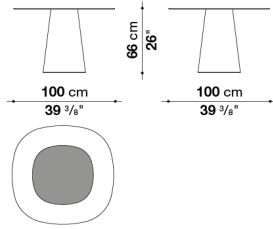

code	description	finish	

ALLURE O' DOT - design Monica Armani

TAD100Q_6L	Table	Extra light glass Smoky glass	3.173 3.173

On the order please specify: top in transparent extra light glass with clay central serigraphy (0670A) and base-frame in glossy clay (7850L), top in transparent extra light glass with coffee central serigraphy (0307C) and base-frame in glossy coffee (3750L), transparent extra light glass with smoke grey central serigraphy (0724G) and top in glossy smoke grey (3748L) or top in black smoky glass with black central serigraphy (0837F) and base-frame in glossy clay (7850L), glossy coffee (3750L) or glossy smoke grey (3748L).

In the drawing the grey shading indicates the central serigraphy.

TAD100Q_6L