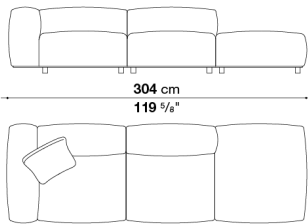

code	description	finish	
DAMBODUE - design Piero Lissoni			
DU304TPS DU304TPD	Left/right ottoman-terminal element	C.O.F. B A Extra/C.O.L. Super Lusso Beta Alfa/Gamma Koto/Kasia	9.382 9.382 9.581 9.928 10.105 10.659 12.610 13.644 16.697
DU55_C	Back cushion cm 55 x 55	C.O.F. B A Extra/C.O.L. Super Lusso Beta Alfa/Gamma Koto/Kasia	308 308 339 394 421 509 531 608 833

**The back cushions are necessary but not included in the product.
On the order please specify: no. 1 back cushion cm 55 x 55 (DU55_C).**

Lower edge in bronzed nickel painted aluminium (0174B).

The product is available in one colour. The product has removable covers.
For checking the feasibility of the covers for each item code,
please refer to the dedicated list of fabric/leather-product matching.

DU304TPS