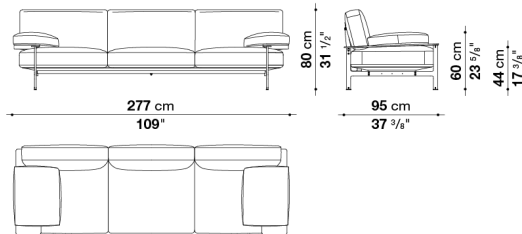

code	description	finish	
DIESIS - design Antonio Citterio & Paolo Nava			
DG277	Sofa with 3 seat cushions (frame cover in Gamma leather and bright brushed support frame)	C.O.F.	16.511
		B	16.511
		A	16.698
		Extra	17.025
		Super	17.192
		Lusso	17.714
		M	19.904
Gamma	20.757		
DG277C	Sofa with 3 seat cushions (frame cover in Gamma leather and painted black chrome support frame)	C.O.F.	16.986
		B	16.986
		A	17.173
		Extra	17.501
		Super	17.668
		Lusso	18.190
		M	20.379
Gamma	21.232		
DK277	Sofa with 3 seat cushions (frame cover in Kasia leather and bright brushed support frame)	C.O.F.	18.205
		B	18.205
		A	18.392
		Extra	18.719
		Super	18.886
		Lusso	19.408
		M	21.597
Kasia	25.086		
DK277C	Sofa with 3 seat cushions (frame cover in Kasia leather and painted black chrome support frame)	C.O.F.	18.680
		B	18.680
		A	18.867
		Extra	19.194
		Super	19.361
		Lusso	19.883
		M	22.073
Kasia	25.562		

On the order please specify: support frame in bright brushed aluminium (0189A) or painted black chrome aluminium (0170M); frame cover in Gamma leather or Kasia leather.

Feet in matt brushed aluminium. The product is available in one colour. The cushions have removable covers. For checking the feasibility of the covers for each item code, please refer to the dedicated list of fabric/leather-product matching.

DG277
DK277