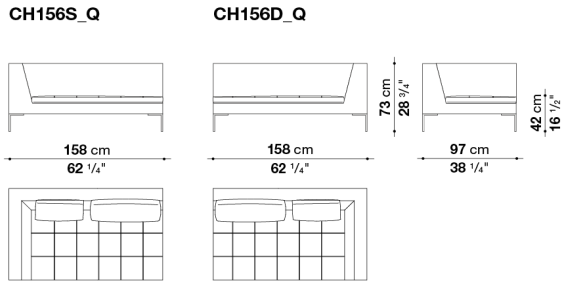

code	description	finish	
CHARLES CARRÉ - design Antonio Citterio			
CH156S_Q	Left/right terminal element	C.O.F.	4.602
CH156D_Q		B	4.602
		A	4.758
		Extra/C.O.L.	4.916
		Super	5.246
		Lusso	5.766
		Beta	6.762
		Alfa/Gamma	7.682
		Koto	8.447

The back cushions are necessary but not included in the product. On the order please specify quantity and codes, for example no. 1 back cushion cm 48 x 48 (CH48_C) + no. 1 back cushion cm 72 x 48 (CH72_C). Suggestions to improve the individual requirements of comfort: at least no. 1 armrest cushion.

On the order please specify: feet in bright brushed aluminium (0189A), bronzed nickel painted aluminium (0174B) or painted black chrome aluminium (0170M).

The fabric version is realized with gros grain ribbon in fixed combination of colours. The product is available in one colour. The fabric version has removable covers. For checking the feasibility of the covers for each item code, please refer to the dedicated list of fabric/leather-product matching.

Attention: it is not possible to match elements of Charles Carré serie with elements of Charles Large Carré serie.