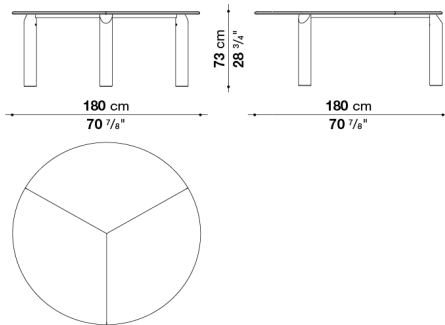

code	description	finish	

ISOS - design Piero Lissoni

TI180R_VL	Round table (wooden legs)	Extra light glass	6.576
TI180R_VM	Round table (marble legs)	Extra light glass	11.141

On the order please specify: legs in grey oak (0378G), brushed light oak (0374C), brushed black oak (0381N), Carrara white marble "venatino statuarietto" with natural finish (0900M) or Marquinia black marble with natural finish (0805N).

Top in transparent extra light glass (0200T).

TI180R_V

TI180R	Round table	Oak	6.587

On the order please specify: top and legs in grey oak (0378G), brushed light oak (0374C) or brushed black oak (0381N).

TI180R