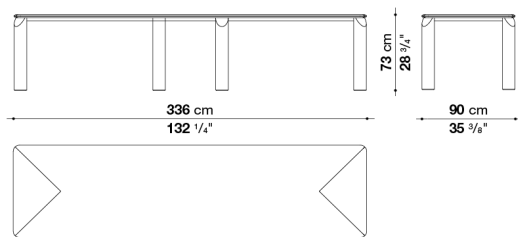

code	description	finish	

ISOS - design Piero Lissoni

TI336_VL	Rectangular table (wooden legs)	Extra light glass	10.263
TI336_VM	Rectangular table (marble legs)	Extra light glass	14.078

On the order please specify: legs in grey oak (0378G), brushed light oak (0374C), brushed black oak (0381N), Carrara white marble "venatino statuarietto" with natural finish (0900M) or Marquinia black marble with natural finish (0805N).

Top in transparent extra light glass (0200T).

TI336_V

TI336	Rectangular table	Oak	11.376

On the order please specify: top and legs in grey oak (0378G), brushed light oak (0374C) or brushed black oak (0381N).

TI336