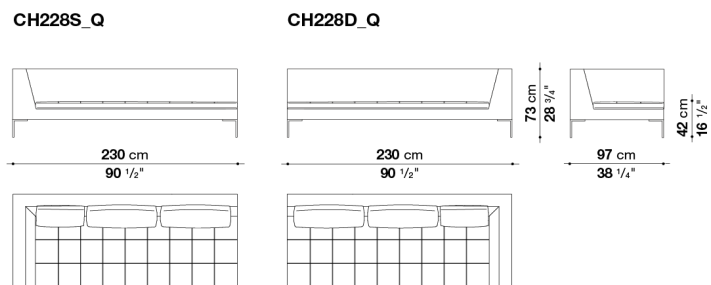

code	description	finish	
CHARLES CARRÉ - design Antonio Citterio			
CH228S_Q CH228D_Q	Left/right terminal element	C.O.F.	5.607
		B	5.607
		A	5.779
		Extra/C.O.L.	5.980
		Super	6.346
		Lusso	6.981
		Beta	8.587
		Alfa/Gamma	9.754
		Koto	10.739
CH48_C	Back cushion cm 48 x 48	C.O.F.	226
		B	226
		A	244
		Extra/C.O.L.	261
		Super	308
		Lusso	373
		M	468
		Beta	468
		Alfa/Gamma	531
		Koto/Kasia/Kora/Kanu	584
CH72_C	Back cushion cm 72 x 48	C.O.F.	334
		B	334
		A	356
		Extra/C.O.L.	394
		Super	463
		Lusso	613
		M	703
		Beta	703
		Alfa/Gamma	800
		Koto/Kasia/Kora/Kanu	920

The back cushions are necessary but not included in the product. On the order please specify quantity and codes, for example no. 1 back cushion cm 48 x 48 (CH48_C) + no. 2 back cushions cm 72 x 48 (CH72_C). Suggestions to improve the individual requirements of comfort: at least no. 1 armrest cushion + no. 1 optional cushion.

On the order please specify: feet in bright brushed aluminium (0189A), bronzed nickel painted aluminium (0174B) or painted black chrome aluminium (0170M).

The fabric version is realized with gros grain ribbon in fixed combination of colours. The product is available in one colour. The fabric version has removable covers. For checking the feasibility of the covers for each item code, please refer to the dedicated list of fabric/leather-product matching.

Attention: it is not possible to match elements of Charles Carré serie with elements of Charles Large Carré serie.