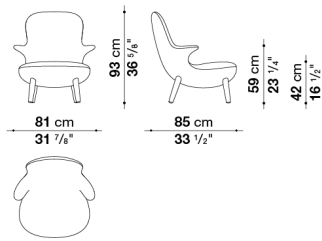

code	description	finish	
OMOI - design Naoto Fukasawa			
OM81P	Armchair	C.O.F.	3.900
		B	3.900
		A	3.952
		Extra/C.O.L.	4.043
		Super	4.090
		Lusso	4.236
		Gamma	4.954
Kasia	5.618		

On the order please specify: legs in grey oak (0378G), brushed light oak (0374C) or brushed black oak (0381N).

The product in fabric and leather version has the with double needle lapped seams (matching tone). The product has removable covers. For checking the feasibility of the covers for each item code, please refer to the dedicated list of fabric/leather-product matching.

OM81P