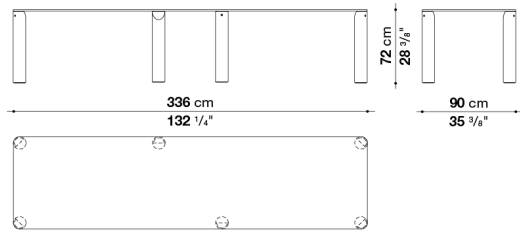

code	description	finish	

ISOS - design Piero Lissoni

TI336_VL	Rectangular table (wooden legs)	Extra light glass	10.263
TI336_VM	Rectangular table (marble legs)	Extra light glass	14.078

On the order please specify: legs in grey oak (0378G), brushed light oak (0374C), brushed black oak (0381N), Carrara white marble "venatino statuarietto" with natural finish (0900M) or Marquinia black marble with natural finish (0805N).

Top in transparent extra light glass (0200T).

TI336_V