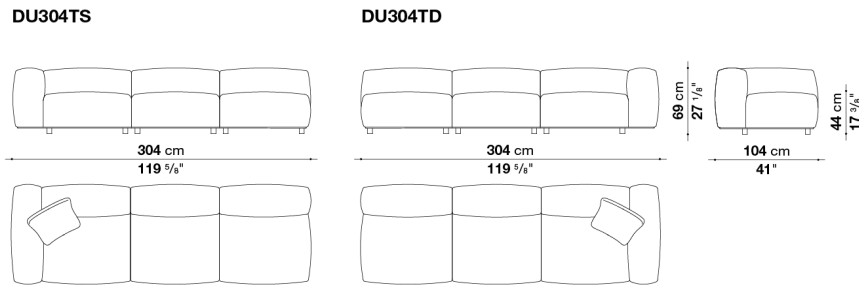

code	description	finish	
DAMBODUE - design Piero Lissoni			
DU304TS DU304TD	Left/right terminal element	C.O.F. B A Extra/C.O.L. Super Lusso Beta Alfa/Gamma Koto/Kasia	10.118 10.118 10.343 10.736 10.937 11.565 13.729 14.886 18.300
DU55_C	Back cushion cm 55 x 55	C.O.F. B A Extra/C.O.L. Super Lusso Beta Alfa/Gamma Koto/Kasia	308 308 339 394 421 509 531 608 833

**The back cushions are necessary but not included in the product.
On the order please specify: no. 1 back cushion cm 55 x 55 (DU55_C).**

Lower edge in bronzed nickel painted aluminium (0174B).

The product is available in one colour. The product has removable covers.
For checking the feasibility of the covers for each item code,
please refer to the dedicated list of fabric/leather-product matching.