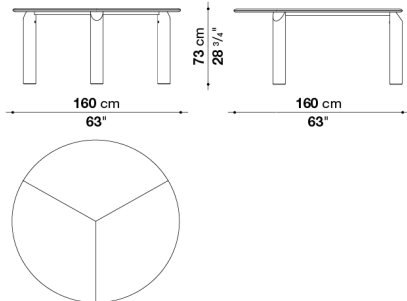

code	description	finish	

ISOS - design Piero Lissoni

TI160R_VL	Round table (wooden legs)	Extra light glass	6.199
TI160R_VM	Round table (marble legs)	Extra light glass	10.764

On the order please specify: legs in grey oak (0378G), brushed light oak (0374C), brushed black oak (0381N), Carrara white marble "venatino statuarietto" with natural finish (0900M) or Marquinia black marble with natural finish (0805N).

Top in transparent extra light glass (0200T).

TI160R_V

TI160R	Round table	Oak	6.311

On the order please specify: top and legs in grey oak (0378G), brushed light oak (0374C) or brushed black oak (0381N).

TI160R