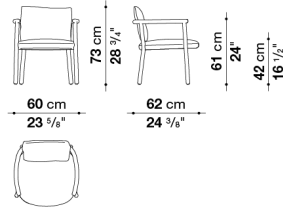

code	description	finish	
HERI O' - design Monica Armani			
HR60_B	Low chair with armrests (glossy frame)	C.O.F.	2.024
		B	2.024
		A	2.044
		Extra	2.078
		Super	2.096
		Lusso	2.152
HR60L_B	Low chair with armrests (ash frame)	C.O.F.	1.649
		B	1.649
		A	1.670
		Extra	1.707
		Super	1.724
		Lusso	1.783

On the order please specify: frame in brushed light ash (0421C), brushed black ash (0494N) or glossy (all the colours range).

The product is available in one colour. The product has removable covers. For checking the feasibility of the covers for each item code, please refer to the dedicated list of fabric/leather-product matching.

HR60_B