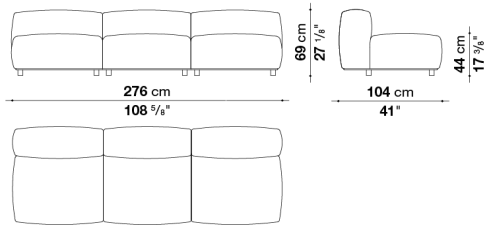

code	description	finish	
DAMBODUE - design Piero Lissoni			
DU276C	Central element	C.O.F.	8.952
		B	8.952
		A	9.148
		Extra/C.O.L.	9.492
		Super	9.667
		Lusso	10.216
		Beta	12.072
		Alfa/Gamma	13.073
		Koto/Kasia	16.026

Lower edge in bronzed nickel painted aluminium (0174B).

The product is available in one colour. The product has removable covers.
For checking the feasibility of the covers for each item code, please refer to the dedicated list of fabric/leather-product matching.

DU276C