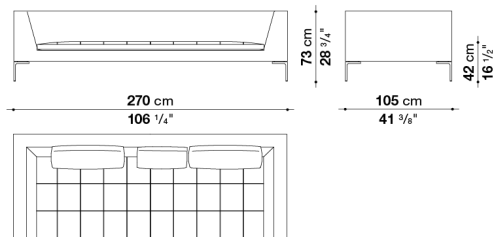

code	description	finish	
CHARLES LARGE CARRÉ - design Antonio Citterio			
CHL270_1Q	Sofa	C.O.F.	7.221
		B	7.221
		A	7.375
		Extra/C.O.L.	7.779
		Super	8.168
		Lusso	8.861
		Beta	11.308
		Alfa/Gamma	12.849
		Koto	14.136
CH48_C	Back cushion cm 48 x 48	C.O.F.	226
		B	226
		A	244
		Extra/C.O.L.	261
		Super	308
		Lusso	373
		M	468
		Beta	468
		Alfa/Gamma	531
Koto/Kasia/Kora/Kanu	584		
CH72_C	Back cushion cm 72 x 48	C.O.F.	334
		B	334
		A	356
		Extra/C.O.L.	394
		Super	463
		Lusso	613
		M	703
		Beta	703
		Alfa/Gamma	800
Koto/Kasia/Kora/Kanu	920		

The back cushions are necessary but not included in the product. On the order please specify quantity and codes, for example no. 1 back cushion cm 48 x 48 (CH48_C) + no. 2 back cushions cm 72 x 48 (CH72_C). Suggestions to improve the individual requirements of comfort: at least no. 2 armrest cushions + no. 2 optional cushions.

On the order please specify: feet in bright brushed aluminium (0189A), bronzed nickel painted aluminium (0174B) or painted black chrome aluminium (0170M).

The fabric version is realized with gros grain ribbon in fixed combination of colours. The product is available in one colour. The fabric version has removable covers. For checking the feasibility of the covers for each item code, please refer to the dedicated list of fabric/leather-product matching.

Attention: it is not possible to match elements of Charles Large Carré serie with elements of Charles Carré serie.

CHL270_1Q