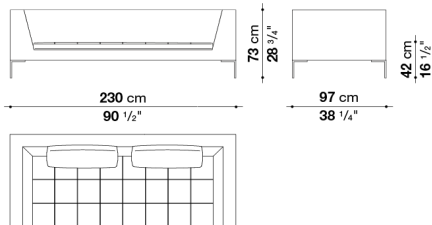

code	description	finish		
CHARLES CARRÉ - design Antonio Citterio				
CH228_Q	Sofa	C.O.F.	5.725	
		B	5.725	
		A	5.927	
		Extra/C.O.L.	6.144	
		Super	6.536	
		Lusso	7.190	
		Beta	8.890	
		Alfa/Gamma	10.103	
	Koto	11.110		
CH72_C	Back cushion cm 72 x 48	C.O.F.	334	
		B	334	
		A	356	
		Extra/C.O.L.	394	
		Super	463	
		Lusso	613	
		M	703	
		Beta	703	
		Alfa/Gamma	800	
			Koto/Kasia/Kora/Kanu	920

**The back cushions are necessary but not included in the product. On the order please specify quantity and codes, for example no. 2 back cushions cm 72 x 48 (CH72_C).
Suggestions to improve the individual requirements of comfort:
at least no. 2 armrest cushions + no. 1 optional cushion.**

On the order please specify: feet in bright brushed aluminium (0189A),
bronzed nickel painted aluminium (0174B) or painted black chrome aluminium (0170M).

The fabric version is realized with gros grain ribbon in fixed combination of colours.
The product is available in one colour. The fabric version has removable covers.
For checking the feasibility of the covers for each item code,
please refer to the dedicated list of fabric/leather-product matching.

**Attention: it is not possible to match elements of Charles Carré serie
with elements of Charles Large Carré serie.**

CH228_Q