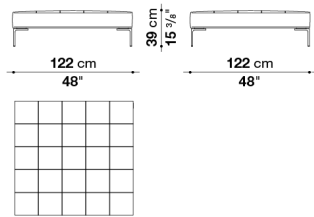

code	description	finish	
CHARLES CARRÉ - design Antonio Citterio			
CHP_Q	Ottoman	C.O.F.	1.735
		B	1.735
		A	1.781
		Extra/C.O.L.	1.829
		Super	1.920
		Lusso	2.115
		Beta	2.591
		Alfa/Gamma	2.939
	Koto	3.231	

On the order please specify: feet in bright brushed aluminium (0189A), bronzed nickel painted aluminium (0174B) or painted black chrome aluminium (0170M).

The fabric version is realized with gros grain ribbon in fixed combination of colours. The product is available in one colour. The fabric version has removable covers. For checking the feasibility of the covers for each item code, please refer to the dedicated list of fabric/leather-product matching.

CHP_Q