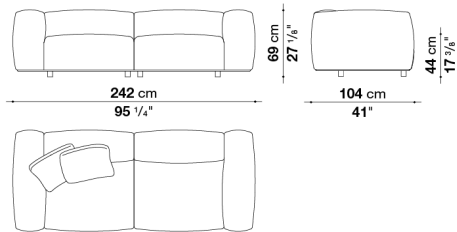

code	description	finish	
DAMBODUE - design Piero Lissoni			
DU242	Sofa	C.O.F.	8.719
		B	8.719
		A	8.909
		Extra/C.O.L.	9.240
		Super	9.409
		Lusso	9.937
		Beta	11.804
		Alfa/Gamma Koto/Kasia	12.786 15.684
DU55_C	Back cushion cm 55 x 55	C.O.F.	308
		B	308
		A	339
		Extra/C.O.L.	394
		Super	421
		Lusso	509
		Beta	531
		Alfa/Gamma Koto/Kasia	608 833

**The back cushions are necessary but not included in the product.
On the order please specify: no. 2 back cushions cm 55 x 55 (DU55_C).**

Lower edge in bronzed nickel painted aluminium (0174B).

The product is available in one colour. The product has removable covers.
For checking the feasibility of the covers for each item code,
please refer to the dedicated list of fabric/leather-product matching.

DU242