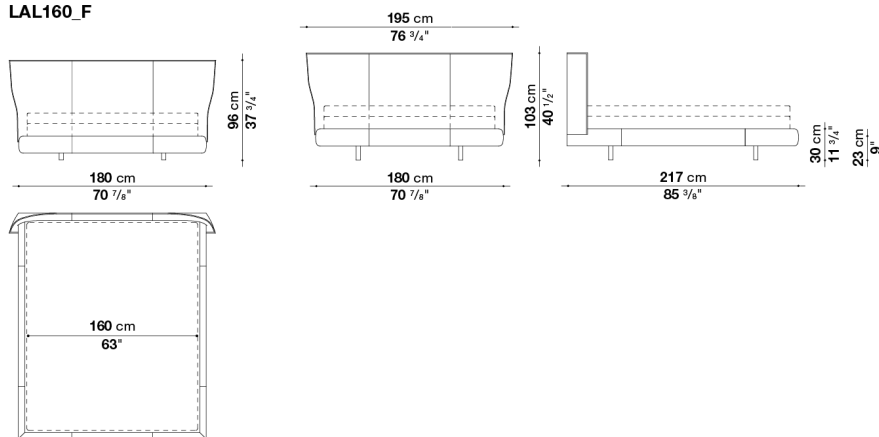

code	description	finish	

ALYS 10 - design Gabriele & Oscar Buratti

LAL160_F	Bed (for mattress cm 160 x 200 and slatted base cm 159 x 199)	C.O.F.	7.316
		B	7.316
		A	7.434
		Extra	7.640
		Super	7.745
		Lusso	8.074

On the order please specify: headboard peripheral profile in rope (1130203), dark grey (1130255), dove grey (1130280), brown (1130300) or dark brown (1130350) eco-leather with cover realized with zig zag stitching in fixed combination of colours. Feet in black thermoplastic material (0154N). The product is available with assembling feet in two heights (cm 5 - cm 12). The product has removable covers. For checking the feasibility of the covers for each item code, please refer to the dedicated list of fabric/leather-product matching.

The slatted base and the mattress are not included, on the order please specify quantity and codes.

LAL160_F