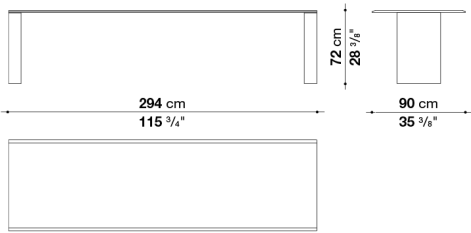

code	description	finish	

ASSIALE - design Piero Lissoni

TSE250_M	Fixed table	Levanto marble	19.959

Top and frame in red Levanto marble with glossy polyester finish (0706L).

TSE294_M	Fixed table	Levanto marble	21.381

Top and frame in red Levanto marble with glossy polyester finish (0706L).

TSE294_M