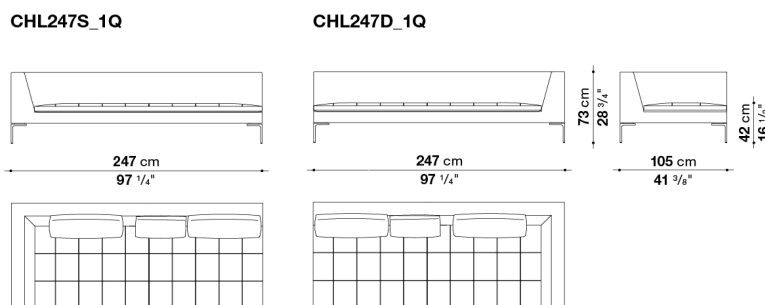

code	description	finish	
CHARLES LARGE CARRÉ - design Antonio Citterio			
CHL247S_1Q CHL247D_1Q	Left/right terminal unit	C.O.F. B A Extra/C.O.L. Super Lusso Beta Alfa/Gamma Koto	6.743 6.743 6.880 7.238 7.593 8.209 10.291 11.692 12.854
CH48_C	Back cushion cm 48 x 48	C.O.F. B A Extra/C.O.L. Super Lusso M Beta Alfa/Gamma Koto/Kasia/Kora/Kanu	226 226 244 261 308 373 468 468 531 584
CH72_C	Back cushion cm 72 x 48	C.O.F. B A Extra/C.O.L. Super Lusso M Beta Alfa/Gamma Koto/Kasia/Kora/Kanu	334 334 356 394 463 613 703 703 800 920

The back cushions are necessary but not included in the product. On the order please specify quantity and codes, for example no. 1 back cushion cm 48 x 48 (CH48_C) + no. 2 back cushions cm 72 x 48 (CH72_C). Suggestions to improve the individual requirements of comfort: at least no. 1 armrest cushion + no. 2 optional cushions.

On the order please specify: feet in bright brushed aluminium (0189A), bronzed nickel painted aluminium (0174B) or painted black chrome aluminium (0170M).

The fabric version is realized with gros grain ribbon in fixed combination of colours. The product is available in one colour. The fabric version has removable covers. For checking the feasibility of the covers for each item code, please refer to the dedicated list of fabric/leather-product matching.

Attention: it is not possible to match elements of Charles Large Carré serie with elements of Charles Carré serie.