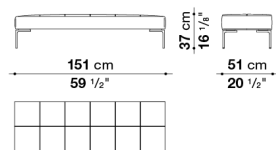

code	description	finish	

CHARLES CARRÉ - design Antonio Citterio

CH180L_Q	Chaise longue with headrest cushion	C.O.F.	3.694
		B	3.694
		A	3.814
		Extra/C.O.L.	3.946
		Super	4.191
		Lusso	4.609
		Beta	5.374
Alfa/Gamma	6.103		
Koto	6.709		

On the order please specify: feet in bright brushed aluminium (0189A), bronzed nickel painted aluminium (0174B) or painted black chrome aluminium (0170M).

The fabric version is realized with gros grain ribbon in fixed combination of colours. The product is available in one colour. The fabric version has removable covers. For checking the feasibility of the covers for each item code, please refer to the dedicated list of fabric/leather-product matching.

CH180L_Q

CH150P_Q	Bench	C.O.F.	1.633
		B	1.633
		A	1.661
		Extra/C.O.L.	1.702
		Super	1.776
		Lusso	1.957
		Beta	2.128
Alfa/Gamma	2.416		
Koto	2.657		

On the order please specify: feet in bright brushed aluminium (0189A), bronzed nickel painted aluminium (0174B) or painted black chrome aluminium (0170M).

The fabric version is realized with gros grain ribbon in fixed combination of colours. The product is available in one colour. The fabric version has removable covers. For checking the feasibility of the covers for each item code, please refer to the dedicated list of fabric/leather-product matching.

CH150P_Q