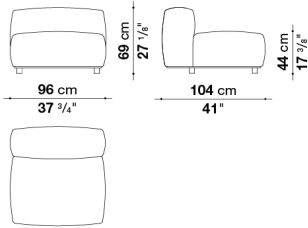

code	description	finish	

DAMBODUE - design Piero Lissoni

DU96C	Central element	C.O.F.	3.600
		B	3.600
		A	3.672
		Extra/C.O.L.	3.798
		Super	3.863
		Lusso	4.064
		Beta	4.589
		Alfa/Gamma	4.911
Koto/Kasia	5.859		

Lower edge in bronzed nickel painted aluminium (0174B).

The product is available in one colour. The product has removable covers. For checking the feasibility of the covers for each item code, please refer to the dedicated list of fabric/leather-product matching.

DU96C