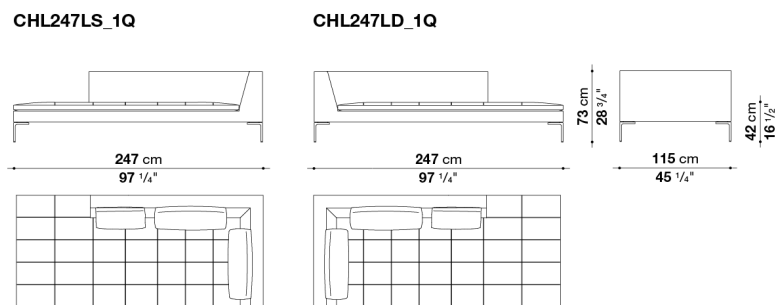

The back cushions are necessary but not included in the product. On the order please specify quantity and codes, for example no. 1 back cushion cm 48 x 48 (CH48_C) + no. 2 back cushions cm 72 x 48 (CH72_C). Suggestions to improve the individual requirements of comfort: at least no. 1 armrest cushion + no. 1 optional cushion.

On the order please specify: feet in bright brushed aluminium (0189A), bronzed nickel painted aluminium (0174B) or painted black chrome aluminium (0170M).

The fabric version is realized with gros grain ribbon in fixed combination of colours. The product is available in one colour. The fabric version has removable covers. For checking the feasibility of the covers for each item code, please refer to the dedicated list of fabric/leather-product matching.

Attention: the chaise longue it is not possible to use as terminal element. It is not possible to match elements of Charles Large Carré serie with elements of Charles Carré serie.