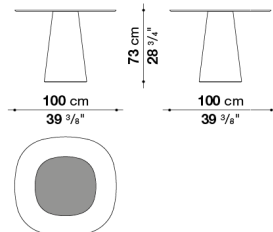

TAD100Q_7L