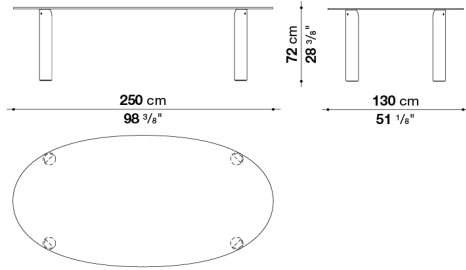

code	description	finish	

ISOS - design Piero Lissoni

TI250_VL	Oval table (wooden legs)	Extra light glass	7.908
TI250_VM	Oval table (marble legs)	Extra light glass	13.966

On the order please specify: legs in grey oak (0378G), brushed light oak (0374C), brushed black oak (0381N), Carrara white marble "venatino statuarietto" with natural finish (0900M) or Marquinia black marble with natural finish (0805N).

Top in transparent extra light glass (0200T).

TI250_V