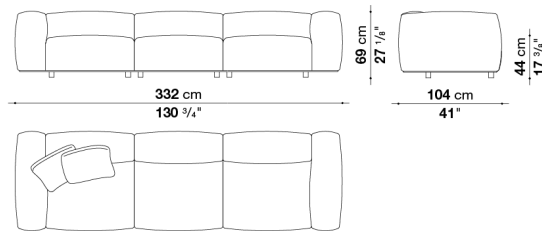

code	description	finish	
DAMBODUE - design Piero Lissoni			
DU332	Sofa	C.O.F.	11.383
		B	11.383
		A	11.639
		Extra/C.O.L.	12.086
		Super	12.314
		Lusso	13.027
		Beta	15.484
		Alfa/Gamma Koto/Kasia	16.797 20.672
DU55_C	Back cushion cm 55 x 55	C.O.F.	308
		B	308
		A	339
		Extra/C.O.L.	394
		Super	421
		Lusso	509
		Beta	531
		Alfa/Gamma Koto/Kasia	608 833

**The back cushions are necessary but not included in the product.
On the order please specify: no. 2 back cushions cm 55 x 55 (DU55_C).**

Lower edge in bronzed nickel painted aluminium (0174B).

The product is available in one colour. The product has removable covers.
For checking the feasibility of the covers for each item code,
please refer to the dedicated list of fabric/leather-product matching.

DU332