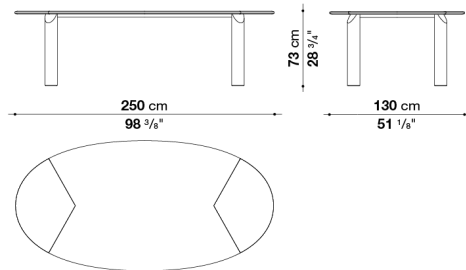

code	description	finish	

ISOS - design Piero Lissoni

TI250_VL	Oval table (wooden legs)	Extra light glass	7.908
TI250_VM	Oval table (marble legs)	Extra light glass	13.966

On the order please specify: legs in grey oak (0378G), brushed light oak (0374C), brushed black oak (0381N), Carrara white marble "venatino statuarietto" with natural finish (0900M) or Marquinia black marble with natural finish (0805N).

Top in transparent extra light glass (0200T).

TI250_V

TI250	Oval table	Oak	8.303

On the order please specify: top and legs in grey oak (0378G), brushed light oak (0374C) or brushed black oak (0381N).

TI250