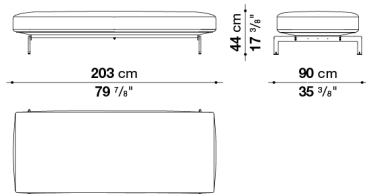

code	description	finish	
DIESIS - design Antonio Citterio & Paolo Nava			
DG203P	Bench (frame cover in Gamma leather and bright brushed support frame)	C.O.F.	7.051
		B	7.051
		A	7.108
		Extra	7.207
		Super	7.258
		Lusso	7.417
		M	8.084
Gamma	8.396		
DG203PC	Bench (frame cover in Gamma leather and painted black chrome support frame)	C.O.F.	7.320
		B	7.320
		A	7.377
		Extra	7.477
		Super	7.527
		Lusso	7.686
		M	8.353
Gamma	8.665		
DK203P	Bench (frame cover in Kasia leather and bright brushed support frame)	C.O.F.	7.641
		B	7.641
		A	7.698
		Extra	7.797
		Super	7.848
		Lusso	8.007
		M	8.674
Kasia	9.885		
DK203PC	Bench (frame cover in Kasia leather and painted black chrome support frame)	C.O.F.	7.910
		B	7.910
		A	7.967
		Extra	8.067
		Super	8.117
		Lusso	8.276
		M	8.943
Kasia	10.154		

On the order please specify: support frame in bright brushed aluminium (0189A) or painted black chrome aluminium (0170M); frame cover in Gamma leather or Kasia leather.

Feet in matt brushed aluminium. The product is available in one colour. The cushion has removable covers. For checking the feasibility of the covers for each item code, please refer to the dedicated list of fabric/leather-product matching.

DG203P
DK203P