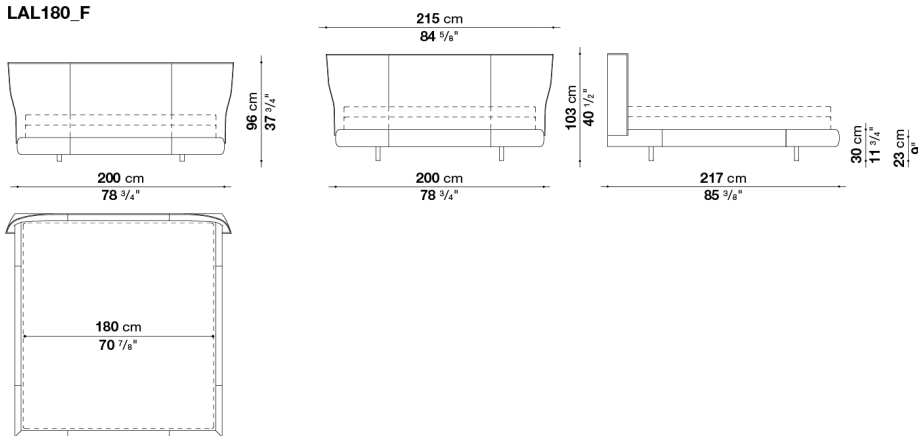

code	description	finish	

ALYS 10 - design Gabriele & Oscar Buratti

LAL160_F	Bed (for mattress cm 160 x 200 and slatted base cm 159 x 199)	C.O.F.	7.316
		B	7.316
		A	7.434
		Extra	7.640
		Super	7.745
		Lusso	8.074

On the order please specify: headboard peripheral profile in rope (1130203), dark grey (1130255), dove grey (1130280), brown (1130300) or dark brown (1130350) eco-leather with cover realized with zig zag stitching in fixed combination of colours. Feet in black thermoplastic material (0154N). The product is available with assembling feet in two heights (cm 5 - cm 12). The product has removable covers. For checking the feasibility of the covers for each item code, please refer to the dedicated list of fabric/leather-product matching.

The slatted base and the mattress are not included, on the order please specify quantity and codes.

LAL180_F	Bed (for mattress cm 180 x 200 and slatted base cm 179 x 199)	C.O.F.	7.737
		B	7.737
		A	7.859
		Extra	8.074
		Super	8.183
		Lusso	8.526

On the order please specify: headboard peripheral profile in rope (1130203), dark grey (1130255), dove grey (1130280), brown (1130300) or dark brown (1130350) eco-leather with cover realized with zig zag stitching in fixed combination of colours. Feet in black thermoplastic material (0154N). The product is available with assembling feet in two heights (cm 5 - cm 12). The product has removable covers. For checking the feasibility of the covers for each item code, please refer to the dedicated list of fabric/leather-product matching.

The slatted base and the mattress are not included, on the order please specify quantity and codes.

LAL180_F