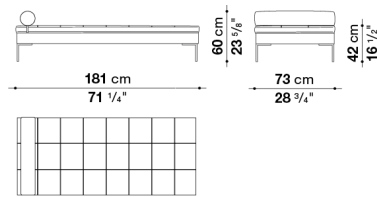

code	description	finish	

CHARLES CARRÉ - design Antonio Citterio

CH180L_Q	Chaise longue with headrest cushion	C.O.F.	3.694
		B	3.694
		A	3.814
		Extra/C.O.L.	3.946
		Super	4.191
		Lusso	4.609
		Beta	5.374
Alfa/Gamma	6.103		
Koto	6.709		

On the order please specify: feet in bright brushed aluminium (0189A), bronzed nickel painted aluminium (0174B) or painted black chrome aluminium (0170M).

The fabric version is realized with gros grain ribbon in fixed combination of colours. The product is available in one colour. The fabric version has removable covers. For checking the feasibility of the covers for each item code, please refer to the dedicated list of fabric/leather-product matching.

CH180L_Q