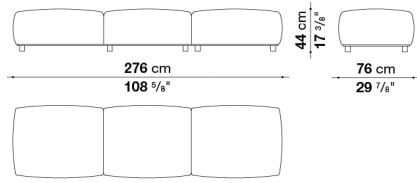

code	description	finish	
DAMBODUE - design Piero Lissoni			
DU276P	Ottoman	C.O.F.	4.946
		B	4.946
		A	5.050
		Extra/C.O.L.	5.233
		Super	5.327
		Lusso	5.619
		Beta	6.642
		Alfa/Gamma	7.186
	Koto/Kasia	8.789	

Lower edge in bronzed nickel painted aluminium (0174B).

The product is available in one colour. The product has removable covers. For checking the feasibility of the covers for each item code, please refer to the dedicated list of fabric/leather-product matching.

DU276P