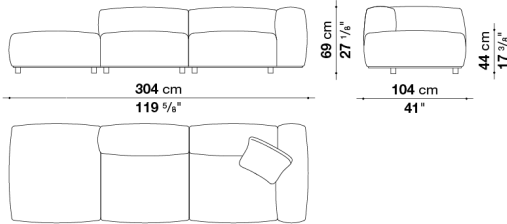

code	description	finish	
DAMBODUE - design Piero Lissoni			
DU304TPS DU304TPD	Left/right ottoman-terminal element	C.O.F. B A Extra/C.O.L. Super Lusso Beta Alfa/Gamma Koto/Kasia	9.382 9.382 9.581 9.928 10.105 10.659 12.610 13.644 16.697
DU55_C	Back cushion cm 55 x 55	C.O.F. B A Extra/C.O.L. Super Lusso Beta Alfa/Gamma Koto/Kasia	308 308 339 394 421 509 531 608 833

**The back cushions are necessary but not included in the product.
On the order please specify: no. 1 back cushion cm 55 x 55 (DU55_C).**

Lower edge in bronzed nickel painted aluminium (0174B).

The product is available in one colour. The product has removable covers.
For checking the feasibility of the covers for each item code,
please refer to the dedicated list of fabric/leather-product matching.

DU304TPD