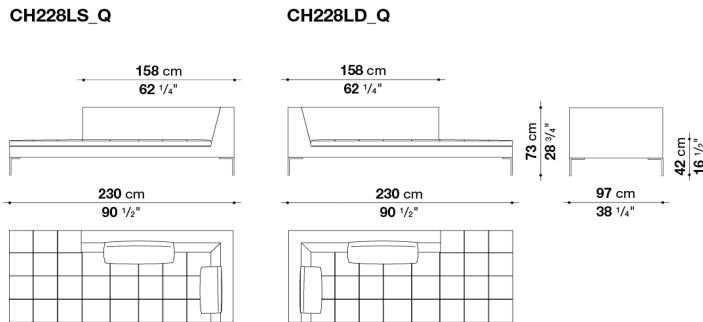

The back cushions are necessary but not included in the product. On the order please specify quantity and codes, for example no. 1 back cushion cm 48 x 48 (CH48_C) + no. 1 back cushion cm 72 x 48 (CH72_C). Suggestions to improve the individual requirements of comfort: at least no. 1 armrest cushion.

On the order please specify: feet in bright brushed aluminium (0189A), bronzed nickel painted aluminium (0174B) or painted black chrome aluminium (0170M).

The fabric version is realized with gros grain ribbon in fixed combination of colours. The product is available in one colour. The fabric version has removable covers. For checking the feasibility of the covers for each item code, please refer to the dedicated list of fabric/leather-product matching.

Attention: the chaise longue it is not possible to use as terminal element. It is not possible to match elements of Charles Carré serie with elements of Charles Large Carré serie.