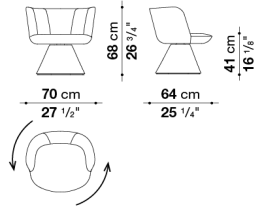

code	description	finish	

FLAIR O' MAXI - design Monica Armani

FM70M	Small armchair (with automatic return mechanism)	C.O.F.	2.309
		B	2.309
		A	2.348
		Extra	2.417
		Super	2.452
		Lusso	2.560

The product is available in one colour. The product has removable covers. For checking the feasibility of the covers for each item code, please refer to the dedicated list of fabric/leather-product matching.

FM70M