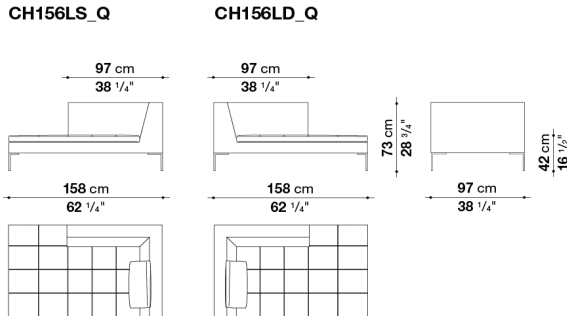

code	description	finish	
CHARLES CARRÉ - design Antonio Citterio			
CH156LS_Q CH156LD_Q	Left/right chaise longue	C.O.F. B A Extra/C.O.L. Super Lusso Beta Alfa/Gamma Koto	4.586 4.586 4.734 4.905 5.174 5.691 6.848 7.779 8.551
CH48_C	Back cushion cm 48 x 48	C.O.F. B A Extra/C.O.L. Super Lusso M Beta Alfa/Gamma Koto/Kasia/Kora/Kanu	226 226 244 261 308 373 468 468 531 584

**The back cushions are necessary but not included in the product. On the order please specify quantity and codes, for example no. 1 back cushion cm 48 x 48 (CH48_C).
Suggestions to improve the individual requirements of comfort: at least no. 1 armrest cushion.**

On the order please specify: feet in bright brushed aluminium (0189A), bronzed nickel painted aluminium (0174B) or painted black chrome aluminium (0170M).

The fabric version is realized with gros grain ribbon in fixed combination of colours. The product is available in one colour. The fabric version has removable covers. For checking the feasibility of the covers for each item code, please refer to the dedicated list of fabric/leather-product matching.

Attention: the chaise longue it is not possible to use as terminal element. It is not possible to match elements of Charles Carré serie with elements of Charles Large Carré serie.