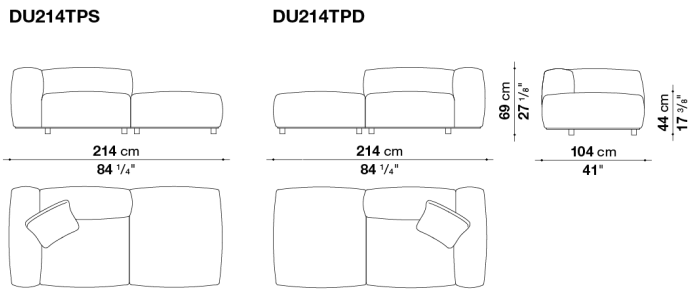

code	description	finish	
DAMBODUE - design Piero Lissoni			
DU214TPS DU214TPD	Left/right ottoman-terminal element	C.O.F. B A Extra/C.O.L. Super Lusso Beta Alfa/Gamma Koto/Kasia	6.816 6.816 6.952 7.189 7.309 7.687 9.013 9.717 11.792
DU55_C	Back cushion cm 55 x 55	C.O.F. B A Extra/C.O.L. Super Lusso Beta Alfa/Gamma Koto/Kasia	308 308 339 394 421 509 531 608 833

**The back cushions are necessary but not included in the product.
On the order please specify: no. 1 back cushion cm 55 x 55 (DU55_C).**

Lower edge in bronzed nickel painted aluminium (0174B).

The product is available in one colour. The product has removable covers.
For checking the feasibility of the covers for each item code,
please refer to the dedicated list of fabric/leather-product matching.