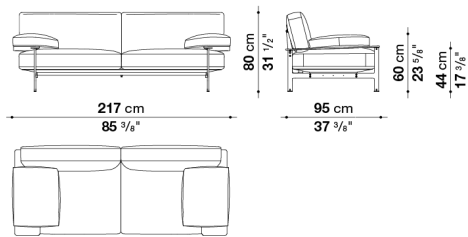

code	description	finish	
DIESIS - design Antonio Citterio & Paolo Nava			
DG217	Sofa with 2 seat cushions (frame cover in Gamma leather and bright brushed support frame)	C.O.F.	14.677
		B	14.677
		A	14.805
		Extra	15.029
		Super	15.144
		Lusso	15.502
		M	17.002
	Gamma	18.219	
DG217C	Sofa with 2 seat cushions (frame cover in Gamma leather and painted black chrome support frame)	C.O.F.	15.152
		B	15.152
		A	15.280
		Extra	15.505
		Super	15.619
		Lusso	15.977
		M	17.477
	Gamma	18.695	
DK217	Sofa with 2 seat cushions (frame cover in Kasia leather and bright brushed support frame)	C.O.F.	16.095
		B	16.095
		A	16.224
		Extra	16.448
		Super	16.562
		Lusso	16.920
		M	18.420
	Kasia	21.784	
DK217C	Sofa with 2 seat cushions (frame cover in Kasia leather and painted black chrome support frame)	C.O.F.	16.571
		B	16.571
		A	16.699
		Extra	16.923
		Super	17.038
		Lusso	17.395
		M	18.896
	Kasia	22.259	

On the order please specify: support frame in bright brushed aluminium (0189A) or painted black chrome aluminium (0170M); frame cover in Gamma leather or Kasia leather.

Feet in matt brushed aluminium. The product is available in one colour. The cushions have removable covers. For checking the feasibility of the covers for each item code, please refer to the dedicated list of fabric/leather-product matching.

DG217
DK217