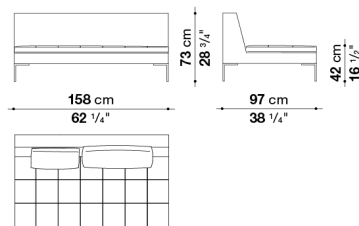

code	description	finish	
CHARLES CARRÉ - design Antonio Citterio			
CH156C_Q	Central element	C.O.F.	4.413
		B	4.413
		A	4.571
		Extra/C.O.L.	4.748
		Super	5.039
		Lusso	5.542
		Beta	6.406
		Alfa/Gamma	7.275
		Koto	8.003
CH48_C	Back cushion cm 48 x 48	C.O.F.	226
		B	226
		A	244
		Extra/C.O.L.	261
		Super	308
		Lusso	373
		M	468
		Beta	468
		Alfa/Gamma	531
Koto/Kasia/Kora/Kanu	584		
CH72_C	Back cushion cm 72 x 48	C.O.F.	334
		B	334
		A	356
		Extra/C.O.L.	394
		Super	463
		Lusso	613
		M	703
		Beta	703
		Alfa/Gamma	800
Koto/Kasia/Kora/Kanu	920		

The back cushions are necessary but not included in the product. On the order please specify quantity and codes, for example no. 1 back cushion cm 48 x 48 (CH48_C) + no. 1 back cushion cm 72 x 48 (CH72_C). Suggestions to improve the individual requirements of comfort: at least no. 1 optional cushion.

On the order please specify: feet in bright brushed aluminium (0189A), bronzed nickel painted aluminium (0174B) or painted black chrome aluminium (0170M).

The fabric version is realized with gros grain ribbon in fixed combination of colours. The product is available in one colour. The fabric version has removable covers. For checking the feasibility of the covers for each item code, please refer to the dedicated list of fabric/leather-product matching.

Attention: it is not possible to match elements of Charles Carré serie with elements of Charles Large Carré serie.

CH156C_Q