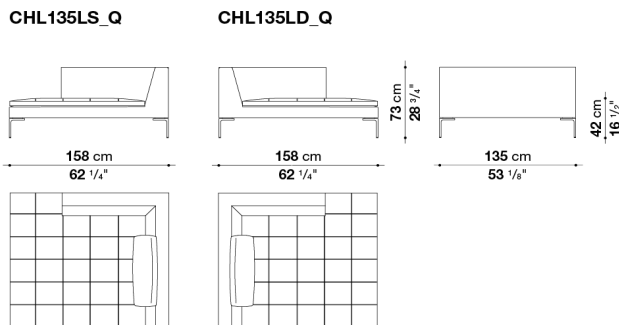

code	description	finish	
CHARLES LARGE CARRÉ - design Antonio Citterio			
CHL135LS_Q CHL135LD_Q	Left/right chaise longue	C.O.F. B A Extra/C.O.L. Super Lusso Beta Alfa/Gamma Koto	5.515 5.515 5.677 5.935 6.261 6.959 8.445 9.594 10.556
CH72_C	Back cushion cm 72 x 48	C.O.F. B A Extra/C.O.L. Super Lusso M Beta Alfa/Gamma Koto/Kasia/Kora/Kanu	334 334 356 394 463 613 703 703 800 920

**The back cushions are necessary but not included in the product. On the order please specify quantity and codes, for example no. 1 back cushion cm 72 x 48 (CH72_C).
Suggestions to improve the individual requirements of comfort:
at least no. 1 armrest cushion + no. 1 optional cushion.**

On the order please specify: feet in bright brushed aluminium (0189A), bronzed nickel painted aluminium (0174B) or painted black chrome aluminium (0170M).

The fabric version is realized with gros grain ribbon in fixed combination of colours. The product is available in one colour. The fabric version has removable covers. For checking the feasibility of the covers for each item code, please refer to the dedicated list of fabric/leather-product matching.

Attention: the chaise longue it is not possible to use as terminal element. It is not possible to match elements of Charles Large Carré serie with elements of Charles Carré serie.