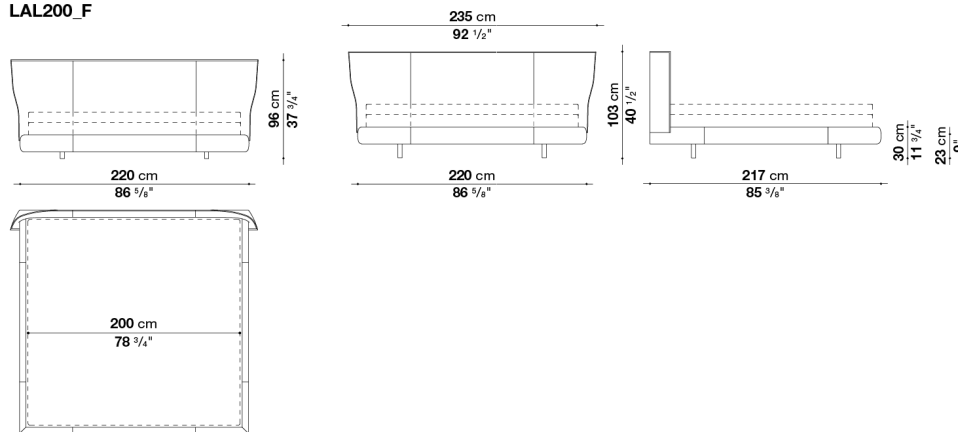

code	description	finish	

ALYS 10 - design Gabriele & Oscar Buratti

LAL200_F	Bed (for mattress cm 200 x 200 and slatted base cm 199 x 199)	C.O.F.	8.168
		B	8.168
		A	8.295
		Extra	8.516
		Super	8.629
		Lusso	8.982

On the order please specify: headboard peripheral profile in rope (1130203), dark grey (1130255), dove grey (1130280), brown (1130300) or dark brown (1130350) eco-leather with cover realized with zig zag stitching in fixed combination of colours. Feet in black thermoplastic material (0154N). The product is available with assembling feet in two heights (cm 5 - cm 12). The product has removable covers. For checking the feasibility of the covers for each item code, please refer to the dedicated list of fabric/leather-product matching.

The slatted base and the mattress are not included, on the order please specify quantity and codes.

LAL200_F