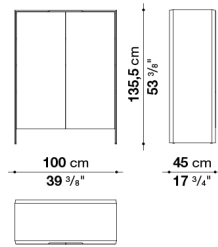

code	description	finish	

TETRAMI - design Naoto Fukasawa

TET136A	Storage unit with hinged doors	Ash	8.646
TET136AL	Storage unit with hinged doors (LED lamp with infrared sensor included)	Ash	9.768

On the order please specify: external and internal frame in brushed light ash (0421C) or brushed black ash (0494N); version with or without LED lamp.

The electrification is available with the following voltage:
- Europe / Russia / China / Korea version 220V;
- U.K. / Hong Kong version 220V;
- U.S.A. / Canada version 110V;
- Australia version 230V.

TET136A