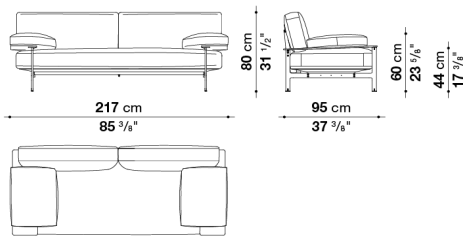

code	description	finish	
DIESIS - design Antonio Citterio & Paolo Nava			
DG217_1	Sofa with 1 seat cushion (frame cover in Gamma leather and bright brushed support frame)	C.O.F.	14.514
		B	14.514
		A	14.639
		Extra	14.856
		Super	14.967
		Lusso	15.314
		M	16.770
Gamma	17.896		
DG217_1C	Sofa with 1 seat cushion (frame cover in Gamma leather and painted black chrome support frame)	C.O.F.	14.989
		B	14.989
		A	15.114
		Extra	15.332
		Super	15.443
		Lusso	15.790
		M	17.245
Gamma	18.371		
DK217_1	Sofa with 1 seat cushion (frame cover in Kasia leather and bright brushed support frame)	C.O.F.	15.933
		B	15.933
		A	16.057
		Extra	16.275
		Super	16.386
		Lusso	16.733
		M	18.189
Kasia	21.418		
DK217_1C	Sofa with 1 seat cushion (frame cover in Kasia leather and painted black chrome support frame)	C.O.F.	16.408
		B	16.408
		A	16.532
		Extra	16.750
		Super	16.861
		Lusso	17.208
		M	18.664
Kasia	21.893		

On the order please specify: support frame in bright brushed aluminium (0189A) or painted black chrome aluminium (0170M); frame cover in Gamma leather or Kasia leather.

Feet in matt brushed aluminium. The product is available in one colour. The cushions have removable covers. For checking the feasibility of the covers for each item code, please refer to the dedicated list of fabric/leather-product matching.

DG217_1
DK217_1