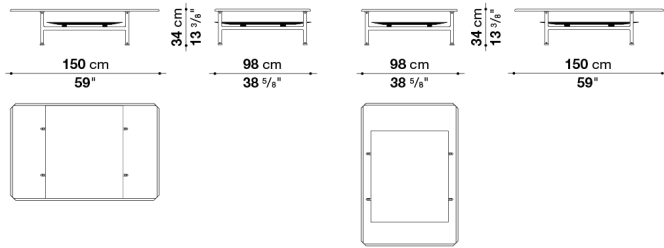

code	description	finish	

DIESIS - design Antonio Citterio & Paolo Nava

DI150T	Low table with lower shelf in leather (bright brushed frame)	Gamma Kasia	4.339 4.567

DI150TC	Low table with lower shelf in leather (painted black chrome frame)	Gamma Kasia	4.578 4.819

On the order please specify: support frame in bright brushed aluminium (0189A) or painted black chrome aluminium (0170M); lower shelf cover in Gamma leather or Kasia leather.

Feet in matt brushed aluminium. Top in transparent glass (0117T).
The top assembling on the frame is possible in both ways.

DI150T