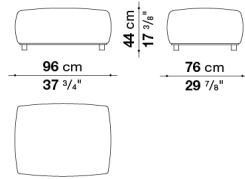

code	description	finish	

DAMBODUE - design Piero Lissoni

DU96P	Ottoman	C.O.F.	2.366
		B	2.366
		A	2.407
		Extra/C.O.L.	2.480
		Super	2.517
		Lusso	2.633
		Beta	2.952
		Alfa/Gamma	3.141
Koto/Kasia	3.698		

Lower edge in bronzed nickel painted aluminium (0174B).

The product is available in one colour. The product has removable covers. For checking the feasibility of the covers for each item code, please refer to the dedicated list of fabric/leather-product matching.

DU96P