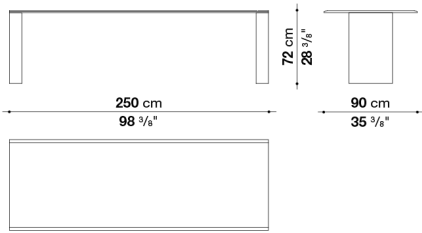

code	description	finish	

ASSIALE - design Piero Lissoni

TSE250_M	Fixed table	Levanto marble	19.959

Top and frame in red Levanto marble with glossy polyester finish (0706L).

TSE250_M